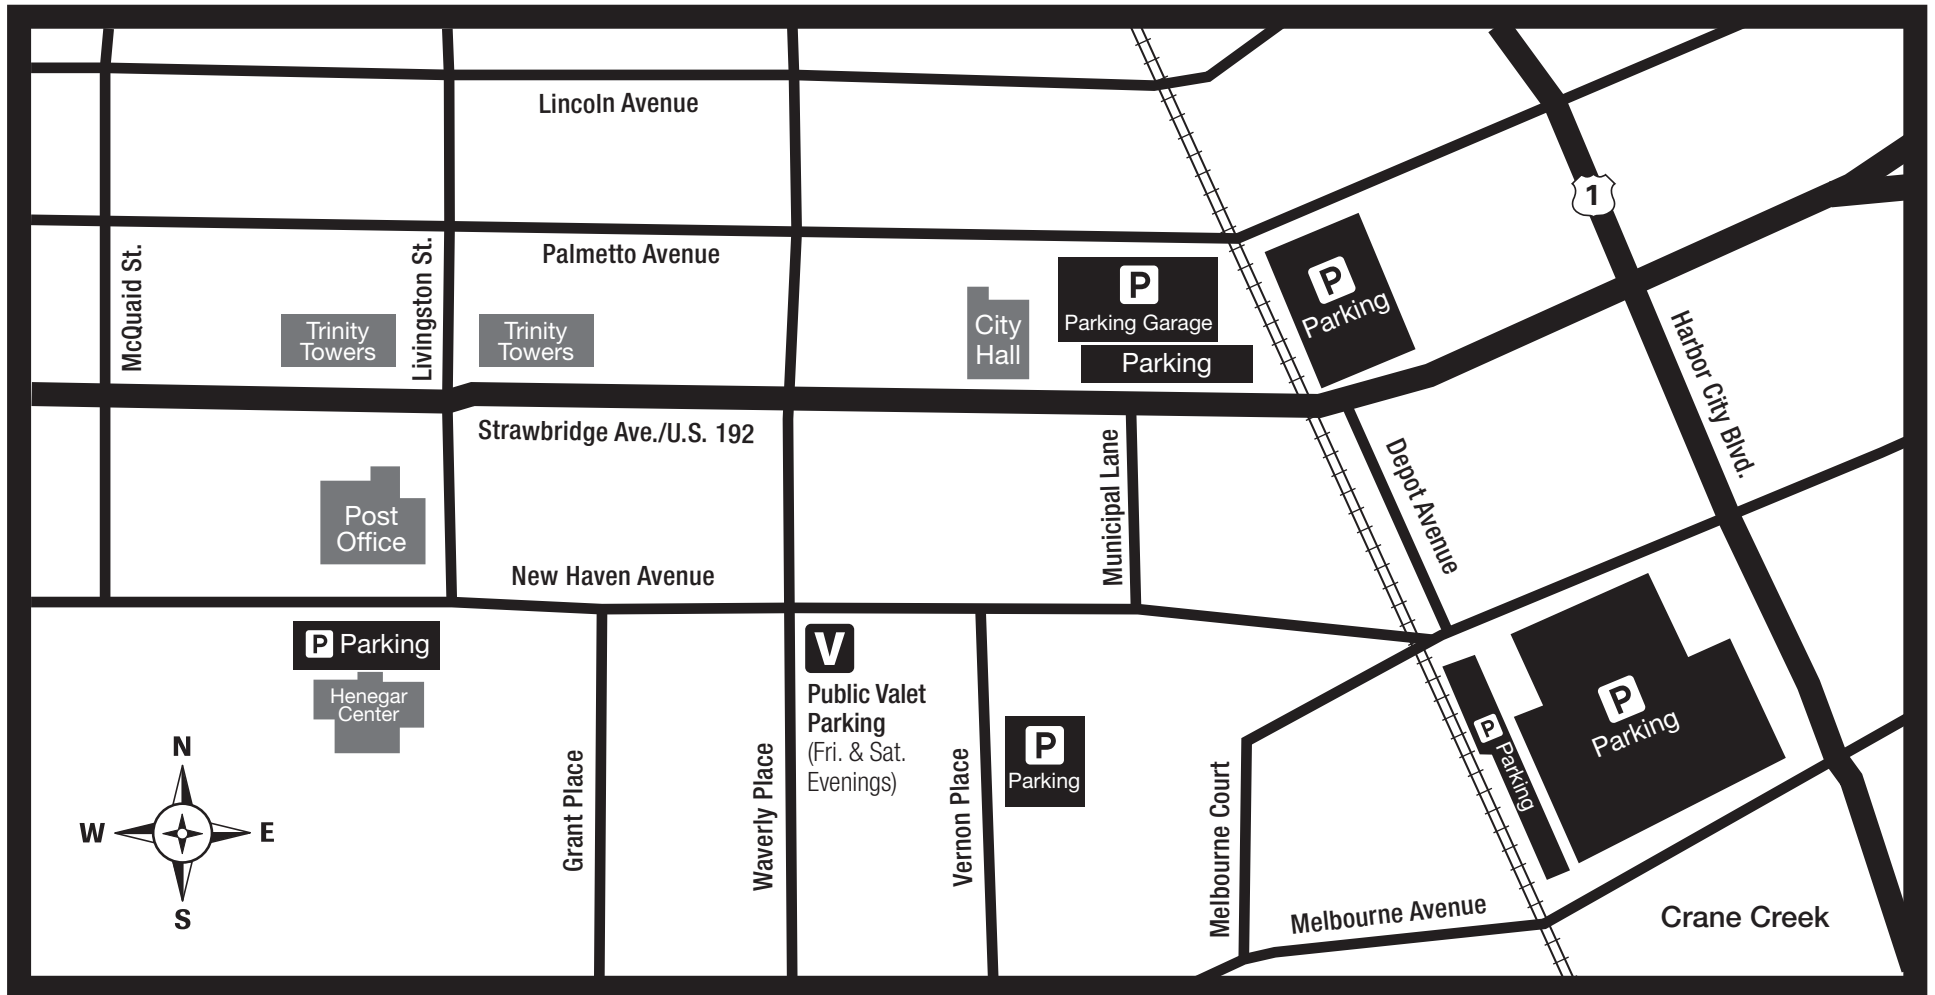

Downtown Melbourne Public Parking

- Signs at each parking lot indicate time limits. All time limits end at 7 p.m.
- There is no time limit on floors 2-5 of the City Hall parking garage.
- Some on-street parking is subject to time limits, which only apply 8 a.m. – 7 p.m.
- All public parking is free except during special events